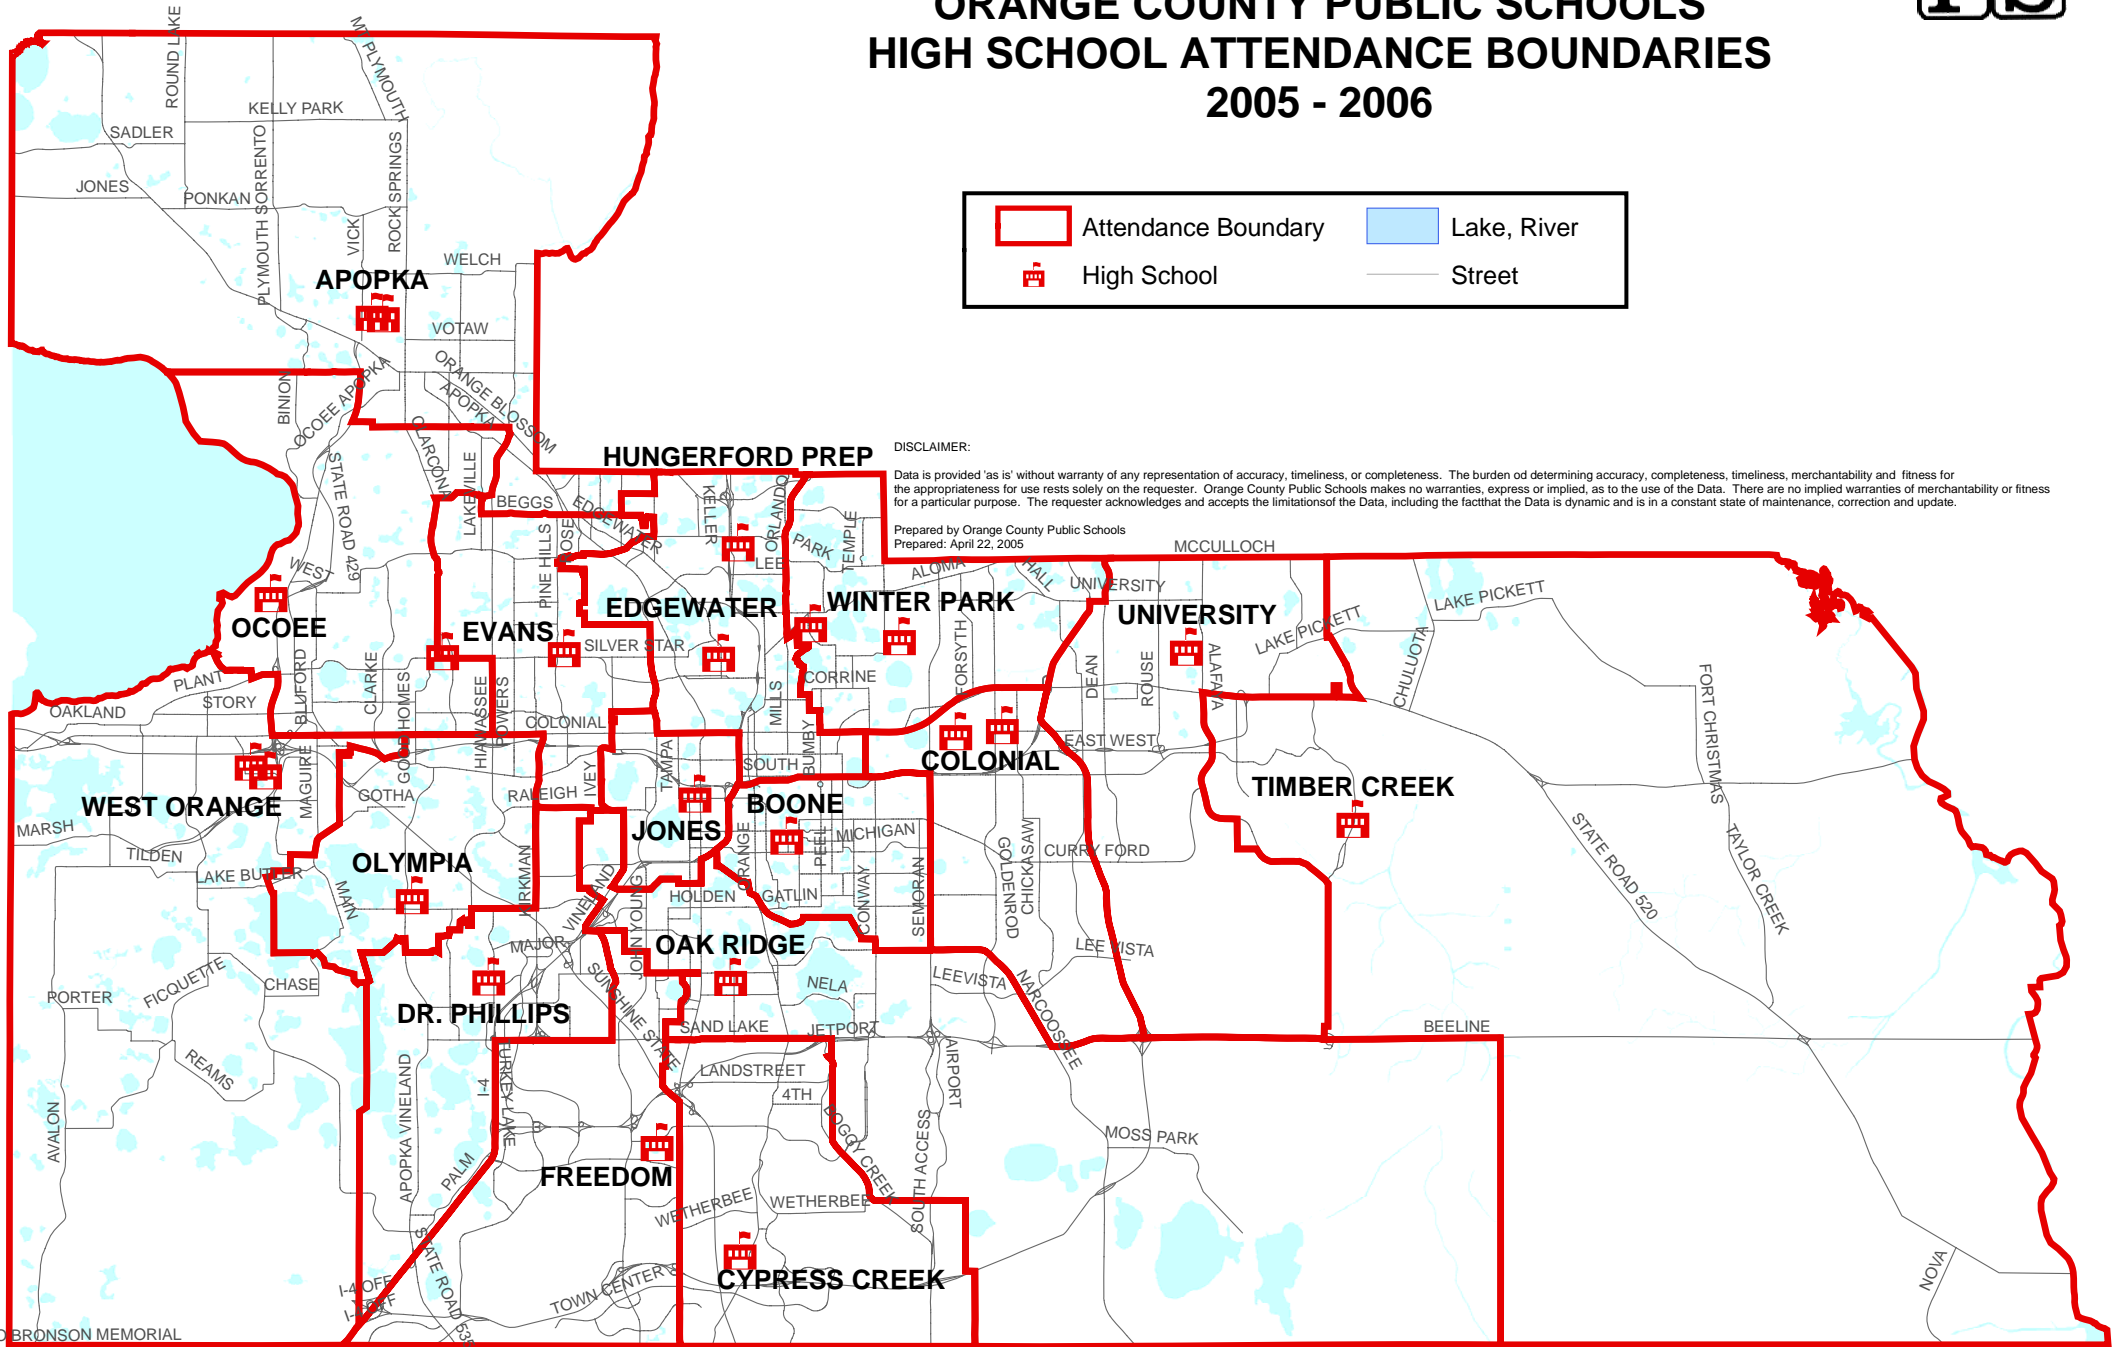

ORANGE COUNTY PUBLIC SCHOOLS HIGH SCHOOL ATTENDANCE BOUNDARIES 2005 - 2006

	Attendance Boundary		Lake, River
	High School		Street

DISCLAIMER: